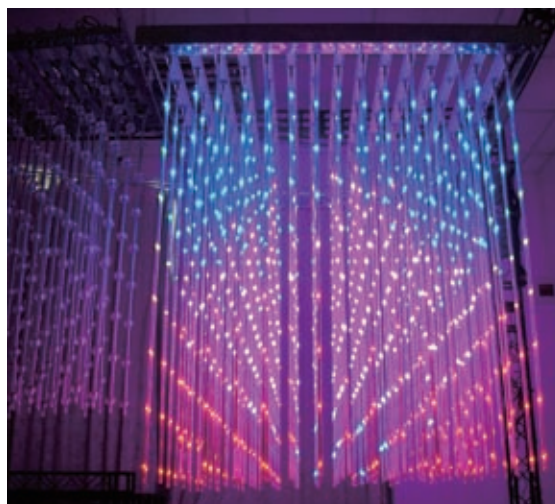

3D-Seekway C08

Specifications

Product Size: 130*122*135cm

Voltage: AC220V

Package: Aviation box for transportation

Accessories: Monitors, power supply, controller and software

Illuminant: Highly luminous LED in 8*8*8 pixels

N.W.: 20kg

Price List

Model	Pixel Qty	Light Color	MOQ	Price
3D-Seekway C08	512	Full color	1pcs	$4,200/pc