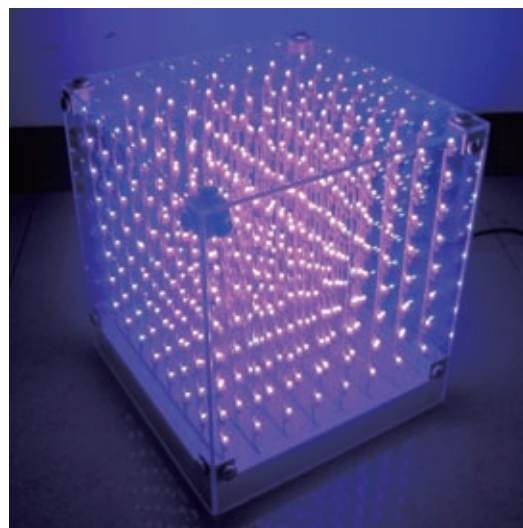

Original LED products

D

3D LED Display Screen

- Indoor laying 3D full color display screen, It is widely used for the decoration of hotels and exhibitions, showcase lighting, and the amusement for bars, night show stages with its special 3D animation effects.
- Can display letters, solid figures and pictures with 3D animation effects in 8*8*16*16*16 pixels in an all-directional way.
- Can work synchronous or by SD card controller for its flexibility.
- Creative, flexible, full of imagination and easy to install.

3D-SEEKWAY-A08

Specifications

Product Size: 25*25*31cm

Voltage: AC110V-AC230V

Package: Carton

Illuminant: Highly luminous LED, totally 8*8*8+7*7*7

N.W.: 5kg

Price List

Model	Pixel Qty	Light Color	MOQ	Price
3D-Seekway-A08	512	Full color	1pcs	$510/pc