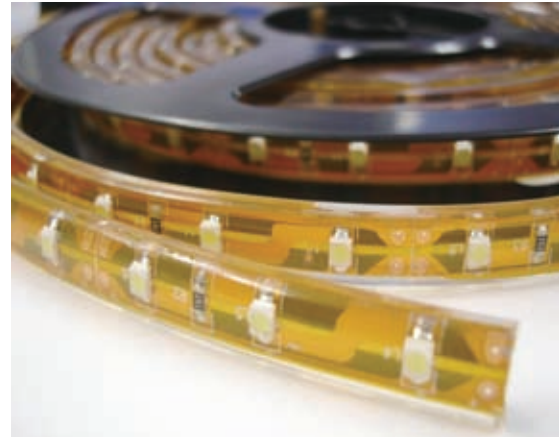

Beam Angle: 120 degree
PCB Color: Yellow/White
Packing: 5m/reel/anti-static bag

LED strip&belt light

D

SMD 3528 150LED/5M/Reel DC12V

Specifications

Input: 12V DC
Light Source: SMD3528 150pcs/5m.3 LEDs Cuttable
Power: 9.5W
Beam Angle: 120 degree
Dimension: L5000*W8mm
PCB Color: Yellow/White
 3M double side tape, 15cm power cable at one end
Certification: CE/ROHS
Packing: 5m/reel/anti-static bag
Minimum Order: 1 Reel