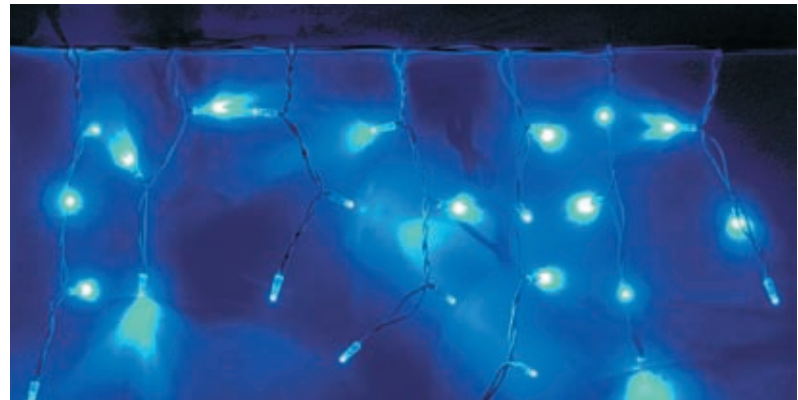

Product Highlights

- Multi-Fix compatible
- High Luminosity
- Replaceable Segments
- **Protection Class:** IP44

Specifications

Model	Inner Box	PCS/CTN	Export CTN	N.W.	G.W.	Price
DS-ICLR-3850-190	34*26*8cm	10	54.5*42.5*36cm	19.6kg	20.8kg	$19.58
DS-ICLR-3840-304	34*34*9cm	5	47.5*36*36cm	13kg	14kg	$28.96
DS-ICLR-38-150-304	34*34*9cm	5	47.5*36*36cm	15.5kg	16.5kg	$28.96
DS-ICLR-3820-152CH	34*26*8cm	10	54.5*42.5*36cm	12.5kg	13.7kg	$20.89

Models

DS-ICLR-3850-190

5*0.5M, 190 bulbs, with sealed cap, 3/4/5/4/3 structure. 230V, 81W.
1.5M 2*0.75sqm lead cable with DN005 outdoor plug, connectable.

DS-ICLR-3840-304

4*1M, 304 bulbs, with sealed cap, 6/8/10/8/6 structure. 230V, 130W.
1.5M 2*0.75sqm lead cable with DN005 outdoor plug, connectable.

DS-ICLR-38-150-304

4*1.5M, 304 bulbs, with sealed cap, 3/8/15/8/4 structure. 230V, 130W.
1.5M lead cable with DN005 outdoor plug, connectable.

DS-ICLR-3820-152CH

2*1M, 152 bulbs, with sealed cap, 6/8/0/8/6 structure. 230V, 130W.
1.5M lead cable with DN005 outdoor plug, changing type 8 functions IP44 controllers, connectable.