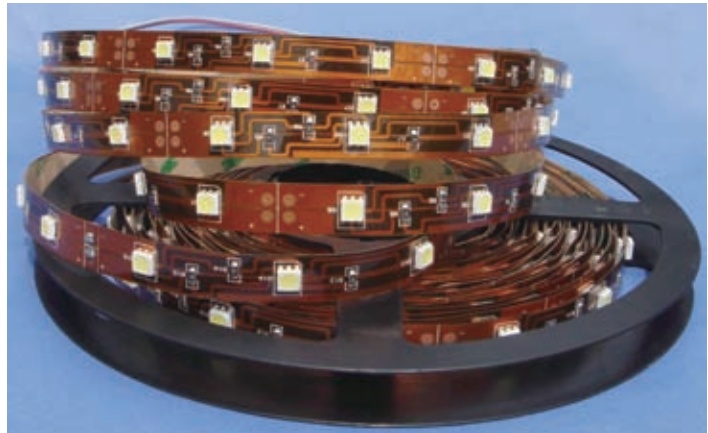

LED strip&belt light

D

LED Strip

- Long service life: 50000 hours
- No flickering
- No RF interference
- High lightness

Specifications

Input: 12V DC
Light Source: SMD5050 150pcs/5m.3 LEDs Cuttable
Power: 22.5W **Beam Angle:** 120 degree
Dimension: L5000*W10mm **PCB Color:** Yellow/White
3M Double Side Tape, 15cm power cable at one end
Certification: CE/ROHS **Packing:** 5m/reel/anti-static bag
Minimum Order: 1 Reel

SMD 5050 150LED/5M/Reel DC12V