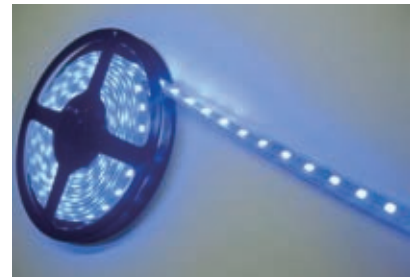

SMD 3528 300LED/5M/Reel DC12V

Specifications

Input: 12V DC
Light Source: SMD3528 300pcs/5m.3 LEDs Cuttable
Power: 18W
Beam Angle: 120 degree
Dimension: L5000*W8mm
PCB Color: Yellow/White
3M double side tape, 15cm power cable at one end
Certification: CE/ROHS
Packing: 5m/reel/anti-static bag
Minimum Order: 1 Reel