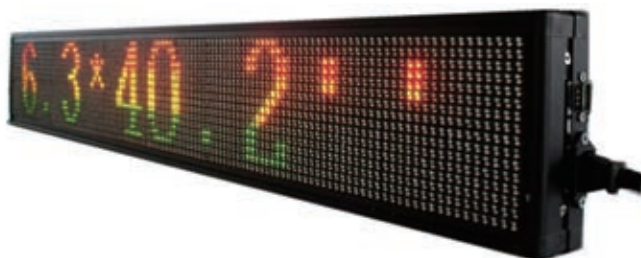

LED message board

Indoor Message Board

- This Indoor LED scrolling message sign board has everything in the box to start advertising.
- The message board is light weight, easy to move and program, and has various animation and transition effects, with 12 months warranty.
- You can connect the sign to your desktop or a laptop to program the messages, add animation effects and graphics or change the font.
- What's more, you can enjoy our one-stop service by ordering LED signs online from our shop, getting it delivered directly to your doorstep.

Price List: MOQ: 10pcs(Different types of accumulating is possible)

Model	Color	Pixel	Min Font-height	Max. One Line	Product Size(L*H*T)	Unit Price
F3264A	Red/Green/Yellow	32*64	2"	10	533*289*70mm	US$179.40
F32128A	Red/Green/Yellow	32*128	2"	21	1021*289*70mm	US$260.71
F32160A	Red/Green/Yellow	32*160	2"	26	1265*289*70mm	US$321.86
F32192A	Red/Green/Yellow	32*192	2"	32	1509*289*70mm	US$347.34
F32224A	Red/Green/Yellow	32*224	2"	37	1753*289*70mm	US$403.38
F32256A	Red/Green/Yellow	32*256	2"	42	1997*289*70mm	US$428.86
F3264S	Red	32*64	2"	10	558*314*90mm	US$162.42
F32128S	Red	32*128	2"	21	1045*314*90mm	US$220.38
F32160S	Red	32*240	2"	26	1290*314*90mm	US$279.40
F32192S	Red	32*192	2"	32	1533*314*90mm	US$296.38
F32224S	Red	32*224	2"	37	1777*314*90mm	US$343.94
F32256S	Red	32*256	2"	42	2021*314*90mm	US$360.92
D1680A	Red/Green/Yellow	16*80	1.5"	13	410*120*34mm	US$107.43
D1696A	Red/Green/Yellow	16*96	1.5"	16	486*120*34mm	US$131.63
D16128A	Red/Green/Yellow	16*128	1.5"	21	638*120*34mm	US$148.62
D16160A	Red/Green/Yellow	16*160	1.5"	26	700*120*34mm	US$159.23
D16240A	Red/Green/Yellow	16*240	1.5"	40	1170*120*34mm	US$210.82
D1680S	Red	16*80	1.5"	13	410*120*34mm	US$102.33
D1696S	Red	16*96	1.5"	16	486*120*34mm	US$125.26
D16128S	Red	16*128	1.5"	21	638*120*34mm	US$139.49
D16160S	Red	16*160	1.5"	26	700*120*34mm	US$151.16
D16240S	Red	16*240	1.5"	40	1170*120*34mm	US$194.90
D3264A	Red/Green/Yellow	32*64	1.5"	10	349*197*70mm	US$145.43
D32128A	Red/Green/Yellow	32*128	1.5"	21	653*197*70mm	US$203.39
D32192A	Red/Green/Yellow	32*192	1.5"	32	912*197*70mm	US$266.45
D32256A	Red/Green/Yellow	32*256	1.5"	42	1261*197*70mm	US$316.34
D3264S	Red	32*64	1.5"	10	349*197*70mm	US$136.94
D32128S	Red	32*128	1.5"	21	653*197*70mm	US$186.41
D32192S	Red	32*192	1.5"	32	912*197*70mm	US$240.97
D32256S	Red	32*256	1.5"	42	1261*197*70mm	US$280.25