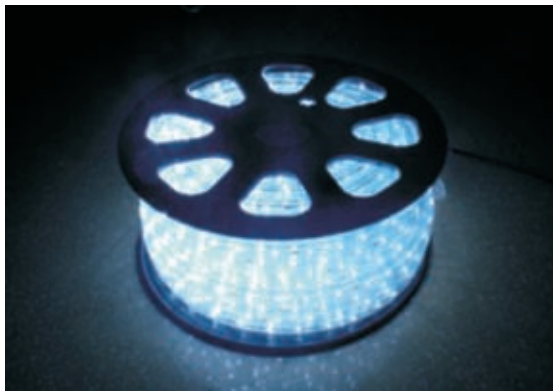

Rope light string

D

DS-LEDRL-230VCH Series LED 2 Wire Chasing Rope Light

Outdoor and indoor use.

It's mainly used in building, venue, scenic spots, bridge, parks, etc.

Available in length of 48m and 100m in plastic reel.

Model: DS-LEDRL-48M-36-230VCH,
DS-LEDRL-100M-36-230VCH,
DS-LEDRL-48M-24-230VCH,
DS-LEDRL-100M-24-230VCH

Product Highlights

- Multi-fix compatible
- Anti-UV, anti-static, super bright LED light
- Energy saving, low heat emission, long life time
- Protection Class: IP44
- There are eight kinds of colors (Red, Yellow, Amber, Blue, Green, White, Warm white, Pink) and one kind of multi-color(R/Y/B/G).

Models

DS-LEDRL-48M-36-230VCH

Dia.: 13mm
Length: 48m in plastic reel
Cut Unit: 4m
230V/55.2W/1728LED

DS-LEDRL-48M-24-230VCH

Dia.: 13mm
Length: 48m in plastic reel
Cut Unit: 4m
230V/55.2W/1152LED

DS-LEDRL-100M-36-230VCH

Dia.: 13mm
Length: 100m in plastic reel
Cut Unit: 4m
230V/115W/3600LED

DS-LEDRL-100M-24-230VCH

Dia.: 13mm
Length: 100m in plastic reel
Cut Unit: 4m
230V/138W/3400LED