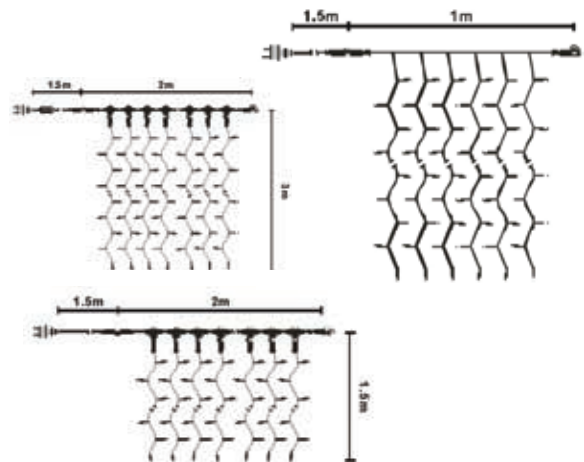

Specifications

Model	Inner Box	PCS/CTN	Export CTN	N.W.	G.W.	Price
CLR-3812-456	38*28*12cm	6	58.5*40*38cm	23kg	24.2kg	$43.13
CLR-3812-456CH	38*28*12cm	6	58.5*40*38cm	23.6kg	24.8kg	$50.66
CLR-3824-912	38*28*17cm	3	53.5*40*30cm	17.5kg	18.7kg	$71.92
CLR-3824-912CH	38*28*17cm	3	53.5*40*30cm	17.8kg	19kg	$83.95
CLR-5324-1272	38*28*26cm	2	54*40*30cm	16.5kg	17.7kg	$99.56
CLR-5324-1272CH	38*28*26cm	2	54.5*40*30cm	16.7kg	17.9kg	$118.39
CLR-7620-1520	38*28*26cm	2	54*40*30cm	18kg	19.2kg	$114.31
CLR-7620-1520CH	38*28*26cm	2	54*40*30cm	18.2kg	19.4kg	$136.56